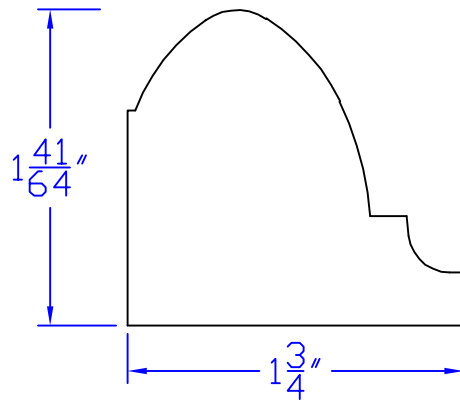

Creative Woodworking N.W., Inc.

1036 S.E. Taylor * Portland, Oregon 97214

Phone:(503) 230-9265 * Fax:(503) 232-9082

www.Creativewoodworkingnw.com

BRKM040

$1-41/64"$ \times $1-3/4"$