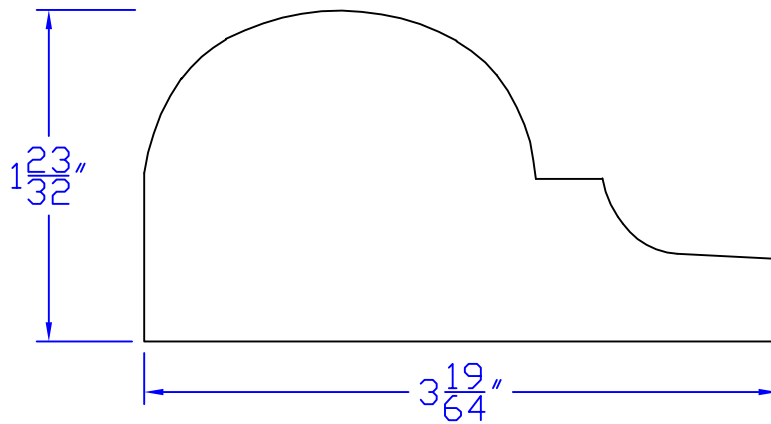

Creative Woodworking N.W., Inc.

1036 S.E. Taylor * Portland, Oregon 97214
Phone:(503) 230-9265 * Fax:(503) 232-9082
www.Creativewoodworkingnw.com

BRKM041

$1\frac{23}{32}$ " x $3\frac{19}{64}$ "