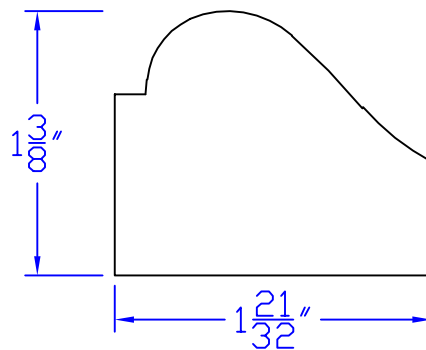

Creative Woodworking N.W., Inc.

1036 S.E. Taylor * Portland, Oregon 97214
Phone:(503) 230-9265 * Fax:(503) 232-9082
www.Creativewoodworkingnw.com

BRKM042

1-3/8" x 1-21/32"