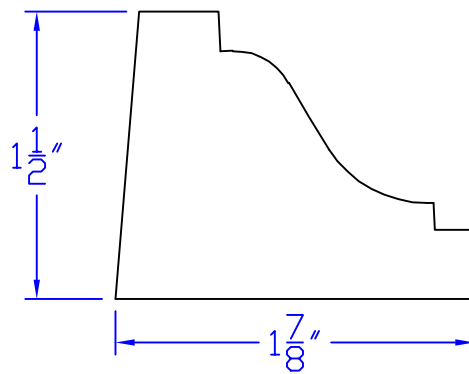

Creative Woodworking N.W., Inc.

1036 S.E. Taylor * Portland, Oregon 97214
Phone:(503) 230-9265 * Fax:(503) 232-9082
www.Creativewoodworkingnw.com

BRKM043
1-1/2" x 1-7/8"