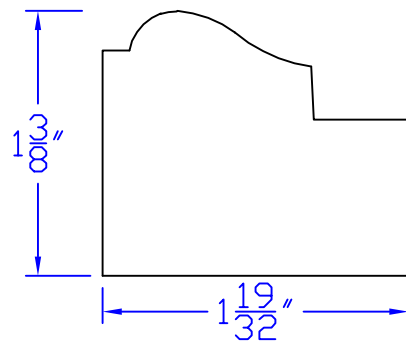

Creative Woodworking N.W., Inc.

1036 S.E. Taylor * Portland, Oregon 97214
Phone:(503) 230-9265 * Fax:(503) 232-9082
www.Creativewoodworkingnw.com

BRKM044

1-3/8" x 1-19/32"