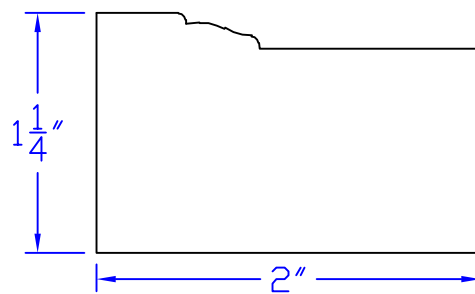

Creative Woodworking N.W., Inc.

1036 S.E. Taylor * Portland, Oregon 97214
Phone:(503) 230-9265 * Fax:(503) 232-9082
www.Creativewoodworkingnw.com

BRKM045
1-1/4" x 2"