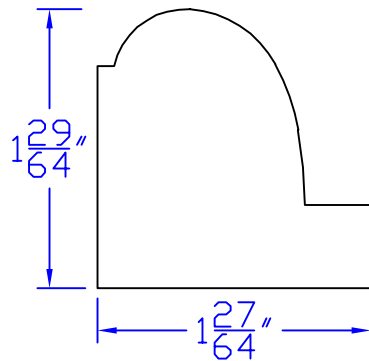

Creative Woodworking N.W., Inc.

1036 S.E. Taylor * Portland, Oregon 97214
Phone:(503) 230-9265 * Fax:(503) 232-9082
www.Creativewoodworkingnw.com

BRKM046

$1\frac{27}{64}$ " \times $1\frac{29}{64}$ "