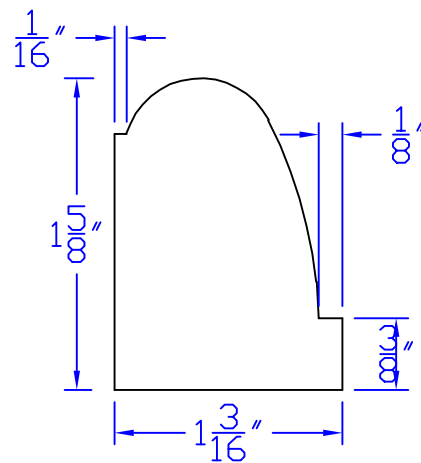

# Creative Woodworking N.W., Inc.

1036 S.E. Taylor \* Portland, Oregon 97214  
Phone:(503) 230-9265 \* Fax:(503) 232-9082  
www.Creativewoodworkingnw.com

BRKM048

$1\frac{5}{8}$ "  $\times$   $1\frac{3}{16}$ "