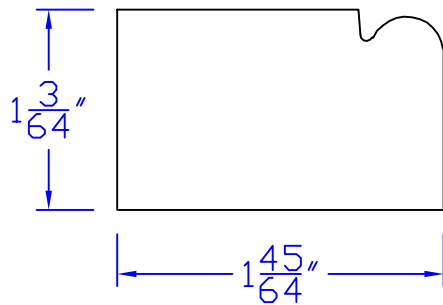

# Creative Woodworking N.W., Inc.

1036 S.E. Taylor \* Portland, Oregon 97214  
Phone:(503) 230-9265 \* Fax:(503) 232-9082  
www.Creativewoodworkingnw.com

BRKM051

$1\frac{3}{64}" \times 1\frac{45}{64}"$