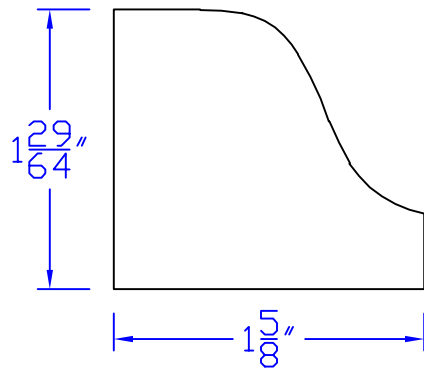

Creative Woodworking N.W., Inc.

1036 S.E. Taylor * Portland, Oregon 97214
Phone:(503) 230-9265 * Fax:(503) 232-9082
www.Creativewoodworkingnw.com

BRKM052

$1\frac{29}{64}" \times 1\frac{5}{8}"$