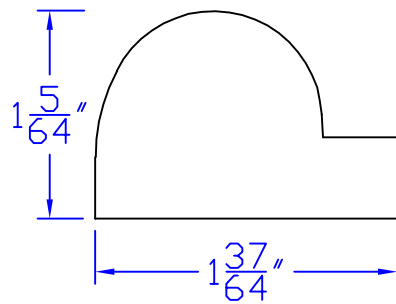

Creative Woodworking N.W., Inc.

1036 S.E. Taylor * Portland, Oregon 97214

Phone:(503) 230-9265 * Fax:(503) 232-9082

www.Creativewoodworkingnw.com

BRKM056

$1-5/64$ " x $1-37/64$ "