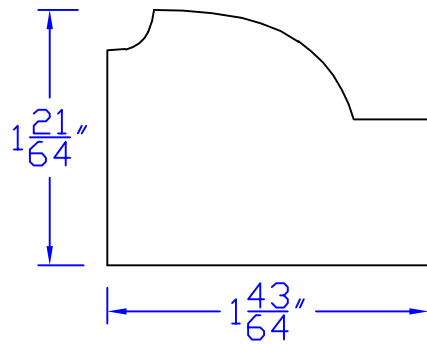

Creative Woodworking N.W., Inc.

1036 S.E. Taylor * Portland, Oregon 97214
Phone:(503) 230-9265 * Fax:(503) 232-9082
www.Creativewoodworkingnw.com

BRKM058

$1 - 21/64'' \times 1 - 43/64$