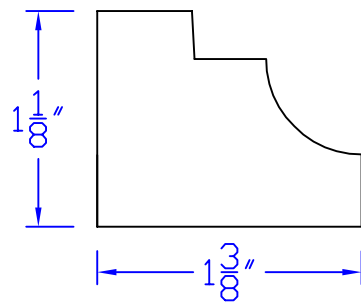

Creative Woodworking N.W., Inc.

1036 S.E. Taylor * Portland, Oregon 97214
Phone:(503) 230-9265 * Fax:(503) 232-9082
www.Creativewoodworkingnw.com

BRKM060
1 - 1/8" x 1 - 3/8"