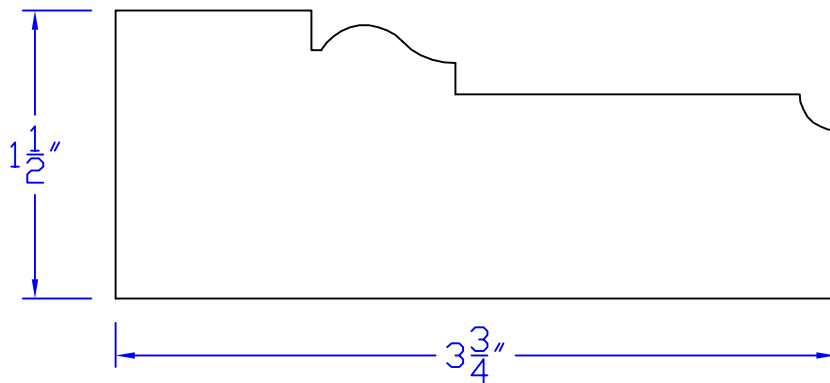

# Creative Woodworking N.W., Inc.

1036 S.E. Taylor \* Portland, Oregon 97214  
Phone:(503) 230-9265 \* Fax:(503) 232-9082  
www.Creativewoodworkingnw.com

BRKM061  
1 - 1/2" x 3 - 3/4"