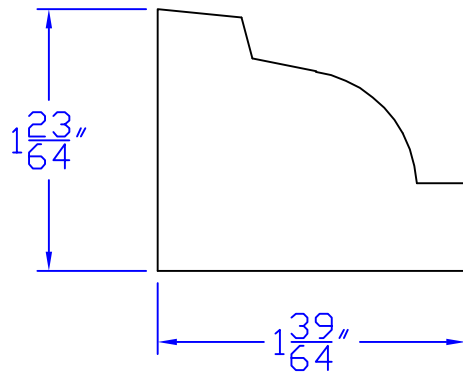

Creative Woodworking N.W., Inc.

1036 S.E. Taylor * Portland, Oregon 97214
Phone:(503) 230-9265 * Fax:(503) 232-9082
www.Creativewoodworkingnw.com

BRKM063

$1 - 23/64$ " x $1 - 39/64$ "