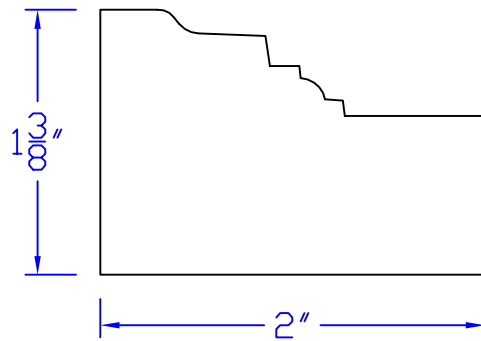

# Creative Woodworking N.W., Inc.

1036 S.E. Taylor \* Portland, Oregon 97214  
Phone:(503) 230-9265 \* Fax:(503) 232-9082  
www.Creativewoodworkingnw.com

BRKM064  
1-3/8" x 2"