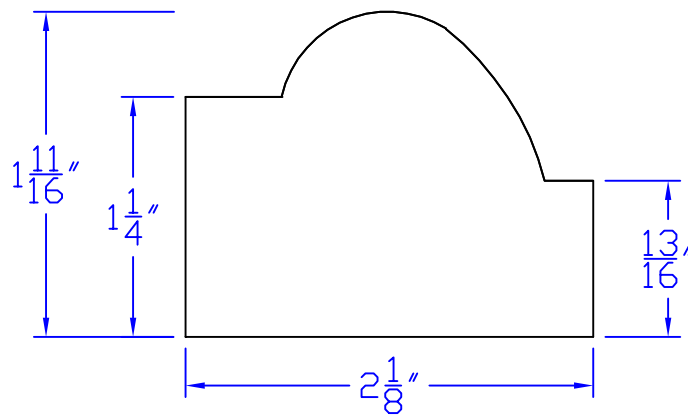

Creative Woodworking N.W., Inc.

1036 S.E. Taylor * Portland, Oregon 97214
Phone:(503) 230-9265 * Fax:(503) 232-9082
www.Creativewoodworkingnw.com

BRKM066

$1 - 11/16$ " x $2 - 1/8$ "