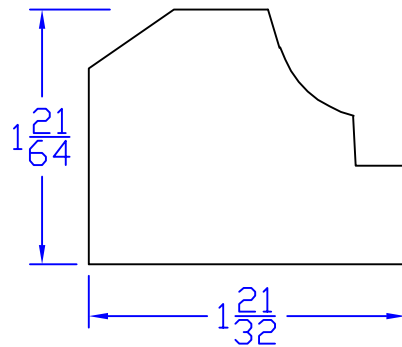

Creative Woodworking N.W., Inc.

1036 S.E. Taylor * Portland, Oregon 97214
Phone:(503) 230-9265 * Fax:(503) 232-9082
www.Creativewoodworkingnw.com

BRKM069

$1 - 21/64'' \times 1 - 21/32''$