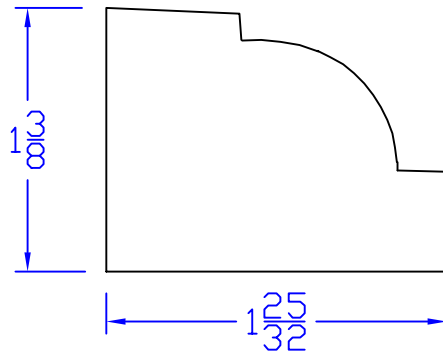

# Creative Woodworking N.W., Inc.

1036 S.E. Taylor \* Portland, Oregon 97214  
Phone:(503) 230-9265 \* Fax:(503) 232-9082  
www.Creativewoodworkingnw.com

BRKM070  
 $1\frac{25}{32}$ " x  $1\frac{3}{8}$ "