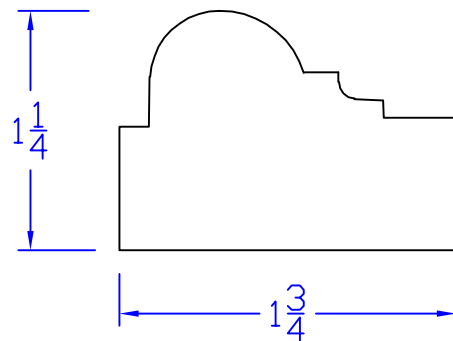

Creative Woodworking N.W., Inc.

1036 S.E. Taylor * Portland, Oregon 97214
Phone:(503) 230-9265 * Fax:(503) 232-9082
www.Creativewoodworkingnw.com

BRKM074

$1 - 1/4'' \times 1 - 3/4''$