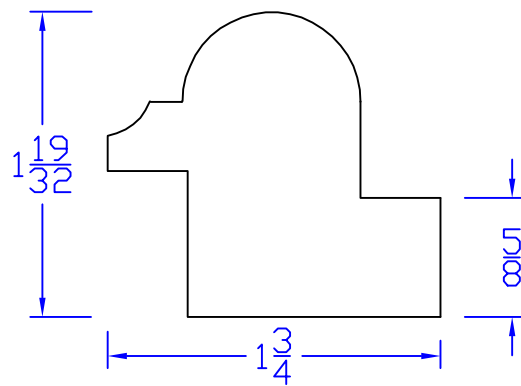

# Creative Woodworking N.W., Inc.

1036 S.E. Taylor \* Portland, Oregon 97214  
Phone:(503) 230-9265 \* Fax:(503) 232-9082  
www.Creativewoodworkingnw.com

BRKM075

$1 - 19/32'' \times 1 - 3/4''$