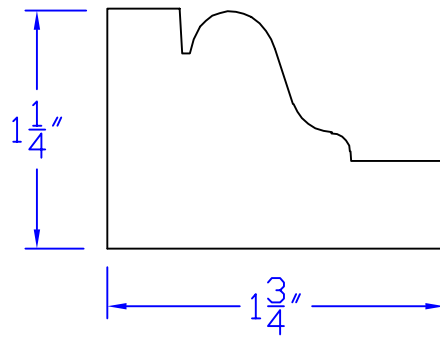

# Creative Woodworking N.W., Inc.

1036 S.E. Taylor \* Portland, Oregon 97214  
Phone:(503) 230-9265 \* Fax:(503) 232-9082  
www.Creativewoodworkingnw.com

BRKM086

1 - 1/4 x 1 - 3/4"