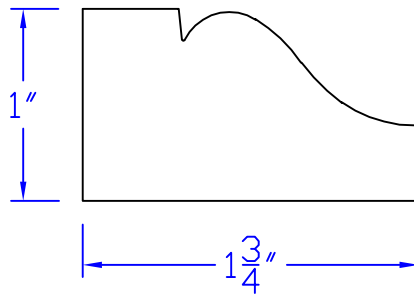

Creative Woodworking N.W., Inc.

1036 S.E. Taylor * Portland, Oregon 97214
Phone:(503) 230-9265 * Fax:(503) 232-9082
www.Creativewoodworkingnw.com

BRKM087

1" x 1-3/4"