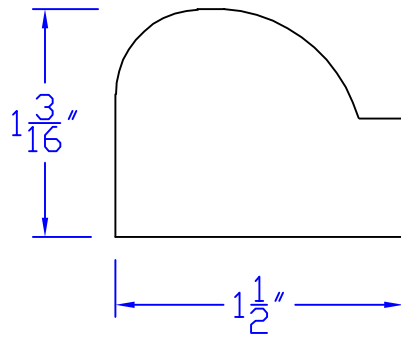

Creative Woodworking N.W., Inc.

1036 S.E. Taylor * Portland, Oregon 97214
Phone:(503) 230-9265 * Fax:(503) 232-9082
www.Creativewoodworkingnw.com

BRKM088

$1-3/16$ " x $1-1/2$ "