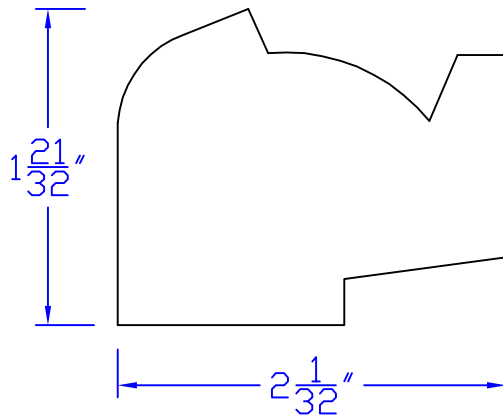

# Creative Woodworking N.W., Inc.

1036 S.E. Taylor \* Portland, Oregon 97214  
Phone:(503) 230-9265 \* Fax:(503) 232-9082  
www.Creativewoodworkingnw.com

BRKM089

$1 - 21/32" \times 2 - 1/32"$