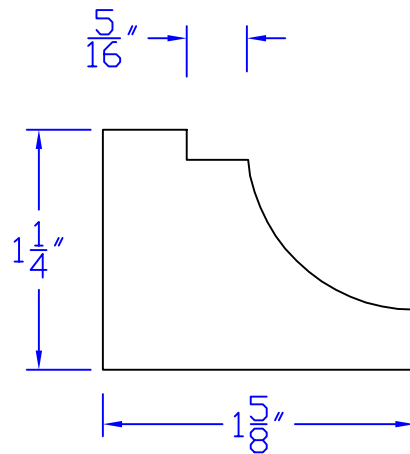

Creative Woodworking N.W., Inc.

1036 S.E. Taylor * Portland, Oregon 97214
Phone:(503) 230-9265 * Fax:(503) 232-9082
www.Creativewoodworkingnw.com

BRKM090

$1 - 1/4$ " x $1 - 5/8$ "