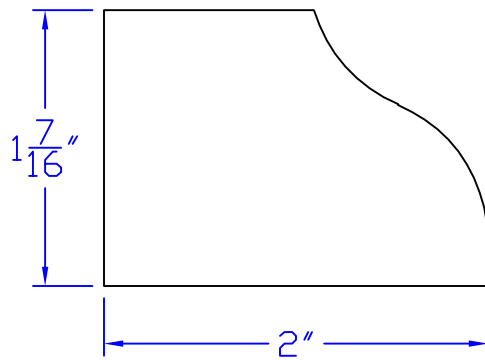

# Creative Woodworking N.W., Inc.

1036 S.E. Taylor \* Portland, Oregon 97214  
Phone:(503) 230-9265 \* Fax:(503) 232-9082  
www.Creativewoodworkingnw.com

BRKM097

$1\frac{7}{16}$ " x 2"