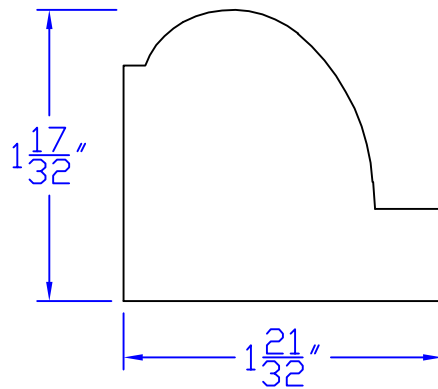

Creative Woodworking N.W., Inc.

1036 S.E. Taylor * Portland, Oregon 97214
Phone:(503) 230-9265 * Fax:(503) 232-9082
www.Creativewoodworkingnw.com

BRKM098

$1 - 17/32"$ x $1 - 21/32"$