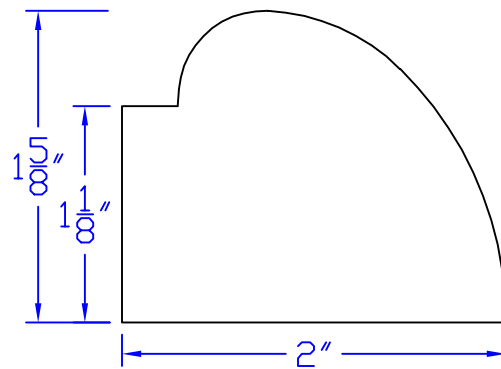

# Creative Woodworking N.W., Inc.

1036 S.E. Taylor \* Portland, Oregon 97214  
Phone:(503) 230-9265 \* Fax:(503) 232-9082  
www.Creativewoodworkingnw.com

BRKM099  
1-5/8" x 2"