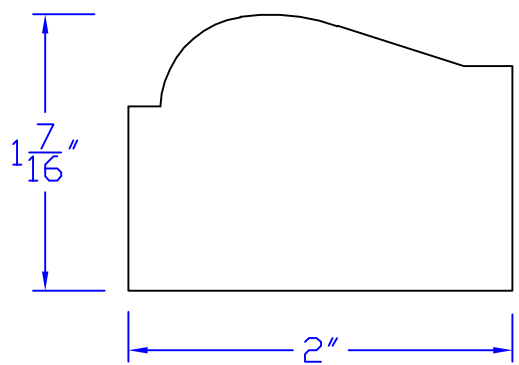

Creative Woodworking N.W., Inc.

1036 S.E. Taylor * Portland, Oregon 97214
Phone:(503) 230-9265 * Fax:(503) 232-9082
www.Creativewoodworkingnw.com

BRKM101
1-7/16" x 2"