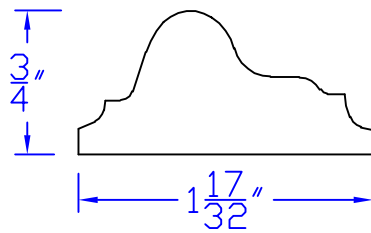

Creative Woodworking N.W., Inc.

1036 S.E. Taylor * Portland, Oregon 97214
Phone:(503) 230-9265 * Fax:(503) 232-9082
www.Creativewoodworkingnw.com

BRKM102

3/4" x 1-17/32"