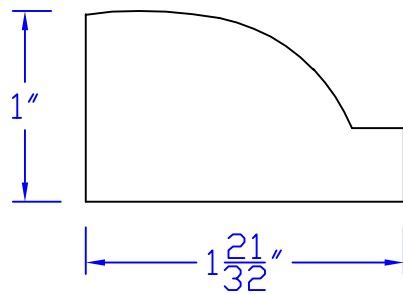

Creative Woodworking N.W., Inc.

1036 S.E. Taylor * Portland, Oregon 97214
Phone:(503) 230-9265 * Fax:(503) 232-9082
www.Creativewoodworkingnw.com

BRKM107
1" x 1-21/32"