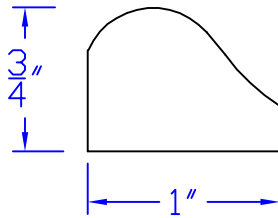

Creative Woodworking N.W., Inc.

1036 S.E. Taylor * Portland, Oregon 97214
Phone:(503) 230-9265 * Fax:(503) 232-9082
www.Creativewoodworkingnw.com

BRKM110
3/4" x 1"