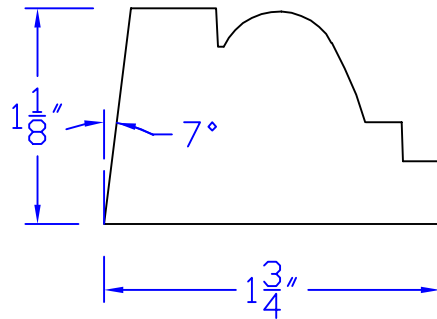

Creative Woodworking N.W., Inc.

1036 S.E. Taylor * Portland, Oregon 97214
Phone:(503) 230-9265 * Fax:(503) 232-9082
www.Creativewoodworkingnw.com

BRKM111
 $1 - 1/8$ " x $1 - 3/4$ "