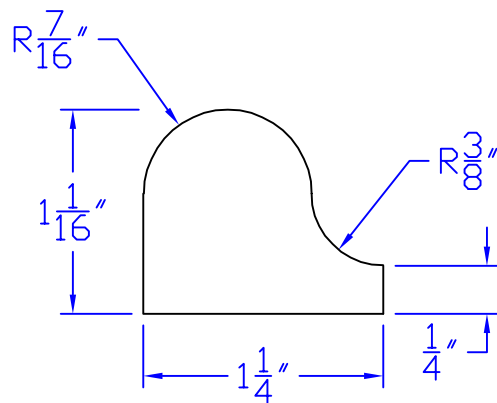

Creative Woodworking N.W., Inc.

1036 S.E. Taylor * Portland, Oregon 97214
Phone:(503) 230-9265 * Fax:(503) 232-9082
www.Creativewoodworkingnw.com

BRKM112

$1 - 1/16"$ x $1 - 1/4"$