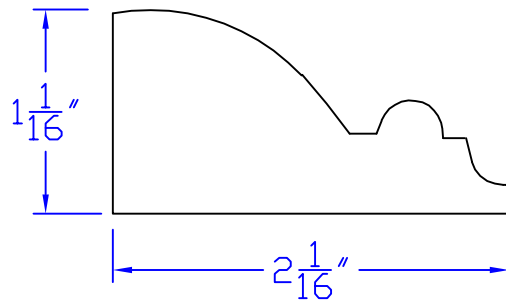

Creative Woodworking N.W., Inc.

1036 S.E. Taylor * Portland, Oregon 97214
Phone:(503) 230-9265 * Fax:(503) 232-9082
www.Creativewoodworkingnw.com

BRKM113

1-1/16" x 2-1/16"