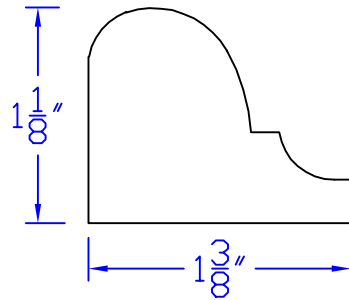

Creative Woodworking N.W., Inc.

1036 S.E. Taylor * Portland, Oregon 97214
Phone:(503) 230-9265 * Fax:(503) 232-9082
www.Creativewoodworkingnw.com

BRKM115
 $1 - 1/8$ " x $1 - 3/8$ "