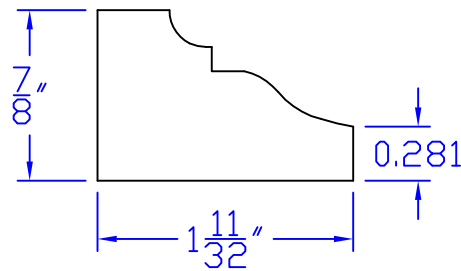

Creative Woodworking N.W., Inc.

1036 S.E. Taylor * Portland, Oregon 97214

Phone:(503) 230-9265 * Fax:(503) 232-9082

www.Creativewoodworkingnw.com

BRKM116

$7/8"$ x $1\frac{11}{32}"$