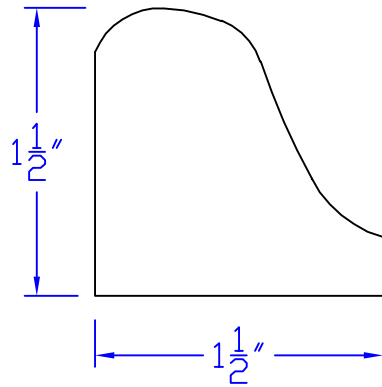

Creative Woodworking N.W., Inc.

1036 S.E. Taylor * Portland, Oregon 97214
Phone:(503) 230-9265 * Fax:(503) 232-9082
www.Creativewoodworkingnw.com

BRKM117

1-1/2" x 1-1/2"