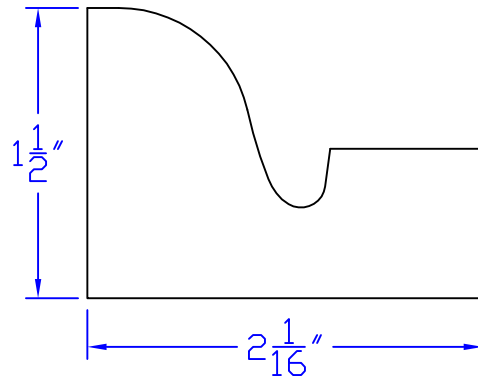

Creative Woodworking N.W., Inc.

1036 S.E. Taylor * Portland, Oregon 97214
Phone:(503) 230-9265 * Fax:(503) 232-9082
www.Creativewoodworkingnw.com

BRKM120

1-1/2" x 2-1/16"