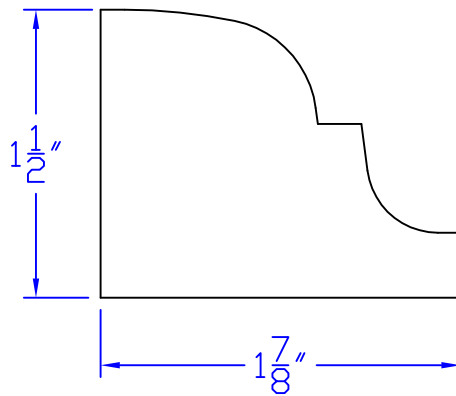

# Creative Woodworking N.W., Inc.

1036 S.E. Taylor \* Portland, Oregon 97214  
Phone:(503) 230-9265 \* Fax:(503) 232-9082  
www.Creativewoodworkingnw.com

BRKM123

1-1/2" x 1-7/8"