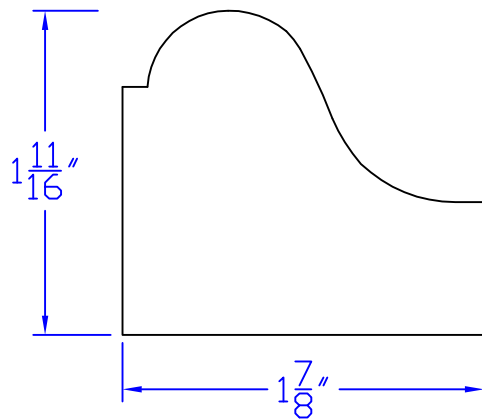

# Creative Woodworking N.W., Inc.

1036 S.E. Taylor \* Portland, Oregon 97214

Phone:(503) 230-9265 \* Fax:(503) 232-9082

www.Creativewoodworkingnw.com

BRKM126

$1 - 11/16$ " x  $1 - 7/8$ "