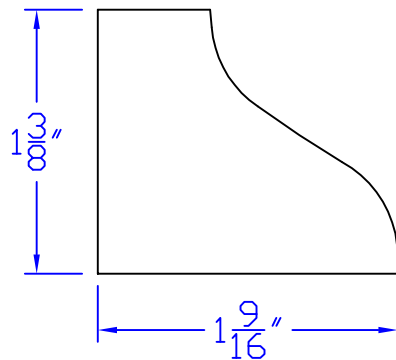

Creative Woodworking N.W., Inc.

1036 S.E. Taylor * Portland, Oregon 97214

Phone:(503) 230-9265 * Fax:(503) 232-9082

www.Creativewoodworkingnw.com

BRKM129

1-3/8" x 1-9/16"