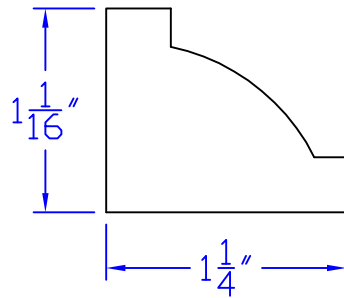

Creative Woodworking N.W., Inc.

1036 S.E. Taylor * Portland, Oregon 97214

Phone:(503) 230-9265 * Fax:(503) 232-9082

www.Creativewoodworkingnw.com

BRKM130

$1 - 1/16$ " x $1 - 1/4$ "