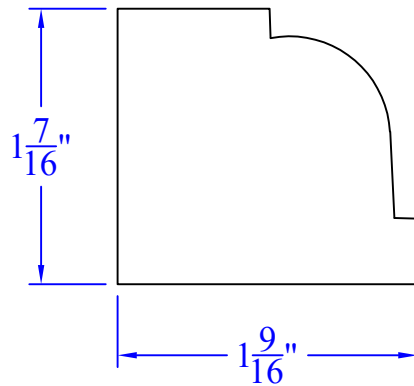

Creative Woodworking N.W., Inc.

1036 S.E. Taylor * Portland, Oregon 97214
Phone:(503) 230-9265 * Fax:(503) 232-9082
www.Creativewoodworkingnw.com

BRKM135
1-7/16" x 1-9/16"