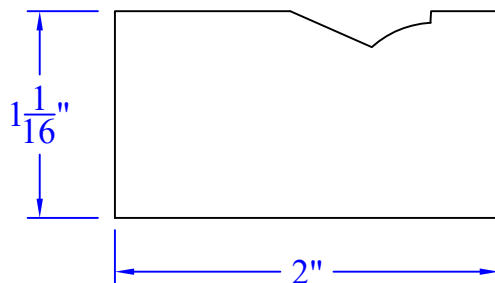

Creative Woodworking N.W., Inc.

1036 S.E. Taylor * Portland, Oregon 97214
Phone:(503) 230-9265 * Fax:(503) 232-9082
www.Creativewoodworkingnw.com

BRKM136

1-1/16" x 2"