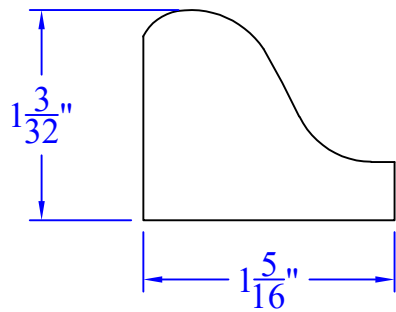

Creative Woodworking N.W., Inc.

1036 S.E. Taylor * Portland, Oregon 97214
Phone:(503) 230-9265 * Fax:(503) 232-9082
www.Creativewoodworkingnw.com

BRKM138
 $1\frac{3}{32}" \times 1\frac{5}{16}"$