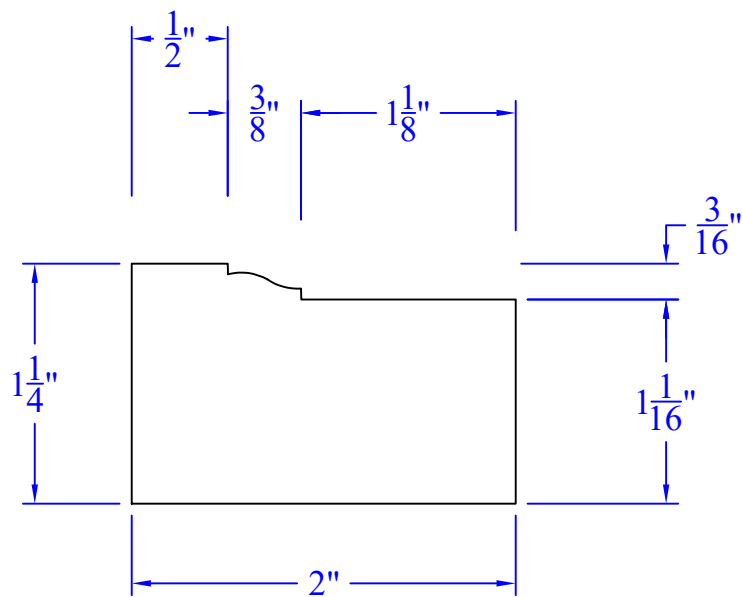

Creative Woodworking N.W., Inc.

1036 S.E. Taylor * Portland, Oregon 97214
Phone:(503) 230-9265 * Fax:(503) 232-9082
www.Creativewoodworkingnw.com

BRKM141
1-1/4" x 2"