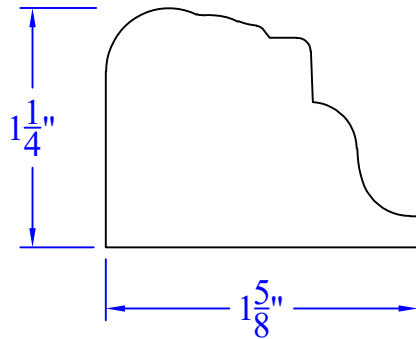

# Creative Woodworking N.W., Inc.

1036 S.E. Taylor \* Portland, Oregon 97214  
Phone:(503) 230-9265 \* Fax:(503) 232-9082  
www.Creativewoodworkingnw.com

BRKM143

1-1/4" x 1-5/8"