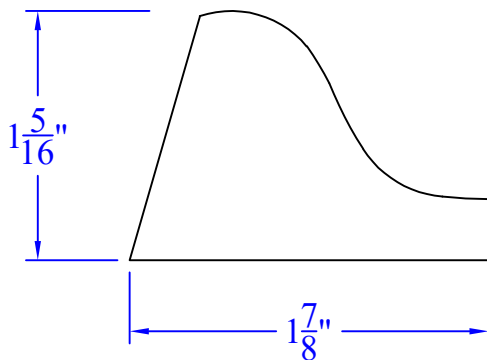

# Creative Woodworking N.W., Inc.

1036 S.E. Taylor \* Portland, Oregon 97214  
Phone:(503) 230-9265 \* Fax:(503) 232-9082  
www.Creativewoodworkingnw.com

BRKM144  
 $1\frac{5}{16}$ " x  $1\frac{7}{8}$ "